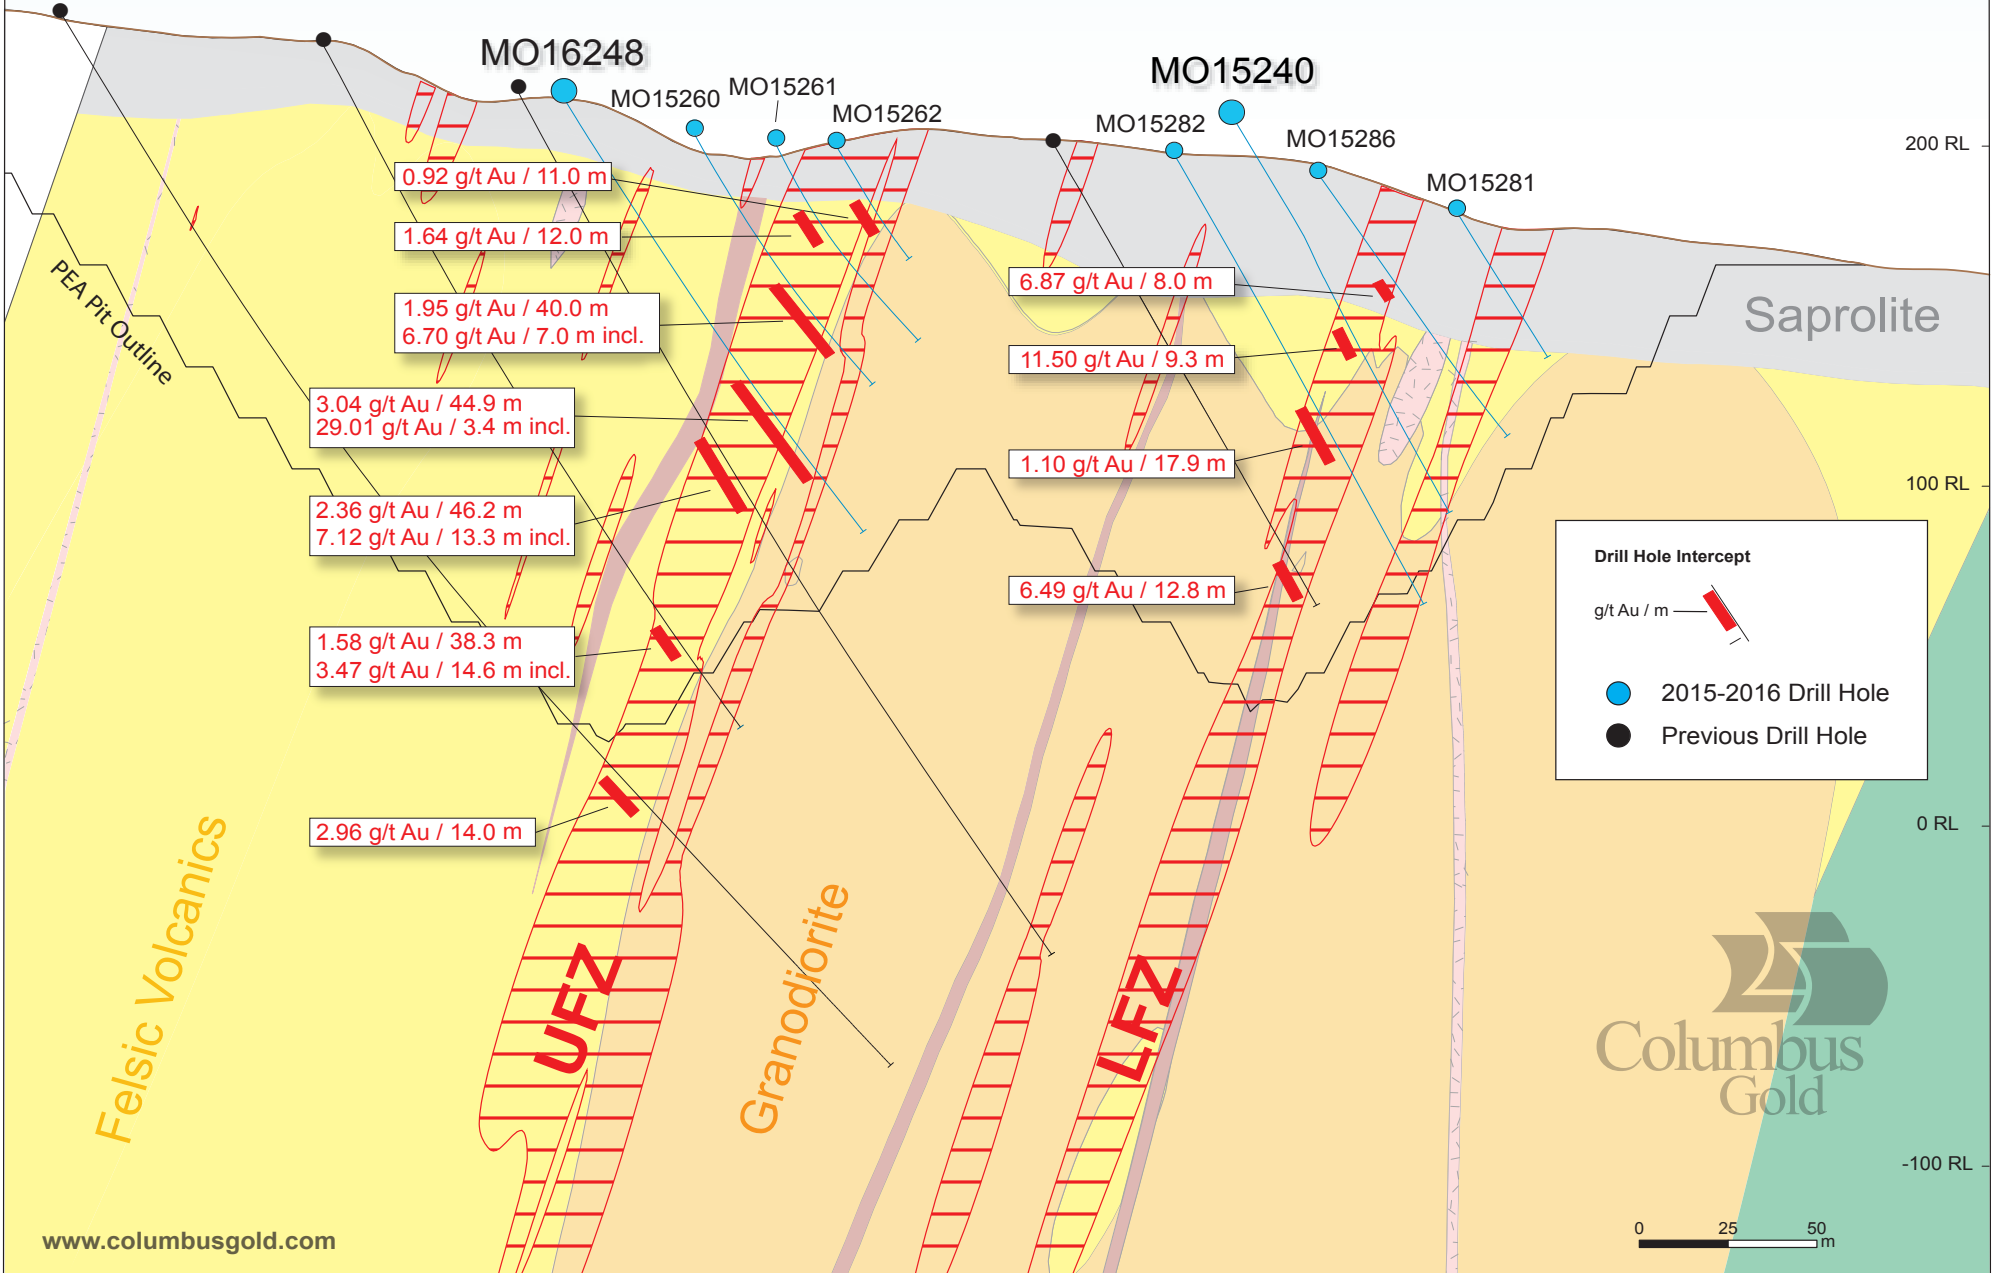

# SECTION 2650E

## Montagne d'Or Gold Deposit

### Paul Isnard, French Guiana

**Drill Hole Intercept**

g/t Au / m

- 2015-2016 Drill Hole
- Previous Drill Hole

200 RL

100 RL

0 RL

-100 RL

Felsic Volcanics

Granodiorite

Saprolite

UFZ

LFZ

PEA Pit Outline