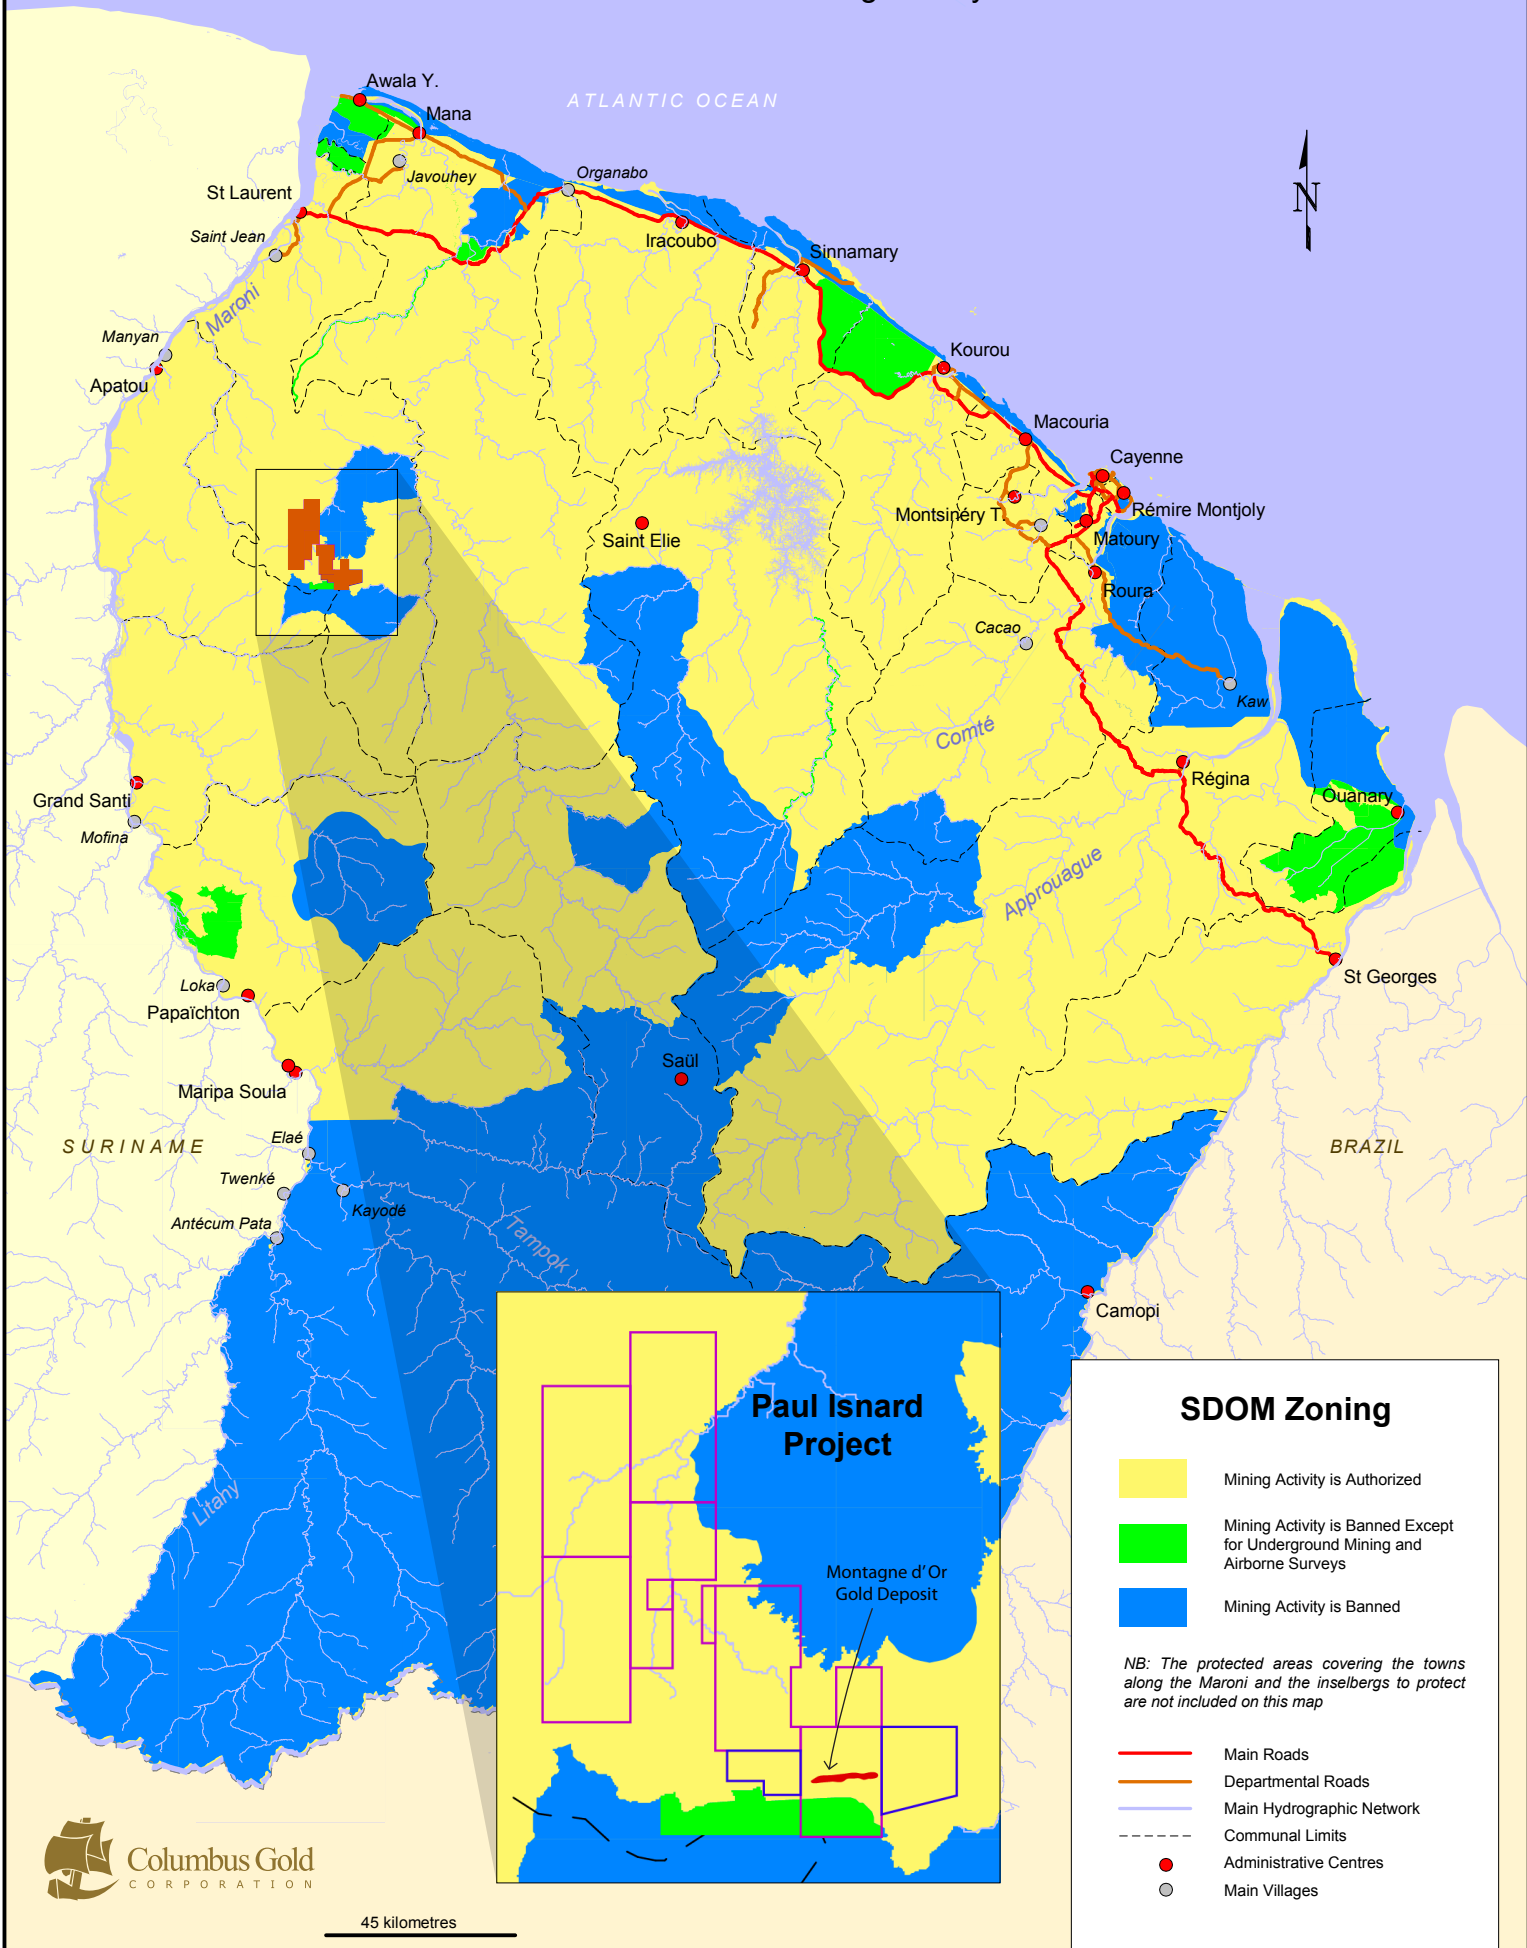

MINING ORIENTATION DEPARTMENTAL SCHEME PROJECT (SDOM) Authorized Mining Activity

SDOM Zoning

- Mining Activity is Authorized
- Mining Activity is Banned Except for Underground Mining and Airborne Surveys
- Mining Activity is Banned

NB: The protected areas covering the towns along the Maroni and the inselbergs to protect are not included on this map

- Main Roads
- Departmental Roads
- Main Hydrographic Network
- Communal Limits
- Administrative Centres
- Main Villages

45 kilometres

Dec 6, 2011

Disclaimer: This is not a legal document; the information presented on this map is not to scale and should not be relied upon.

www.columbusgoldcorp.com